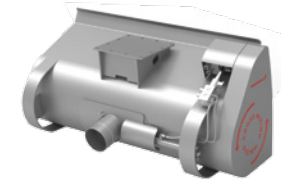

CONCRETE MIXING BUCKET - EXCAVATOR CONNECTION

Tractor (PS): /
Tractor Loader (PS): /
Telescopic Loader (t): /
Loader (t): /
Excavator (t): 3 - 35